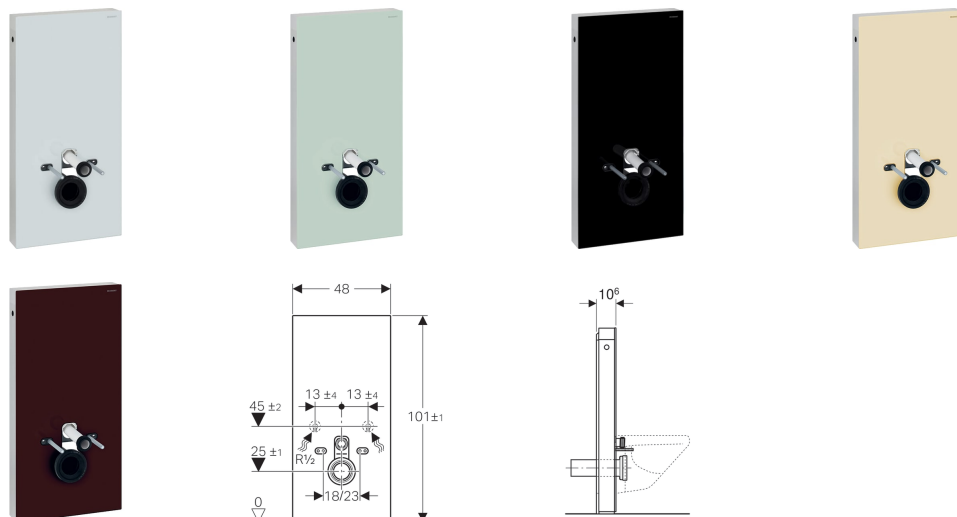

Geberit Monolith sanitary module for wall-hung WC, 101 cm

Application purposes

- For renovations, conversions and new buildings
- For wall inlets with inlet height > 23 cm
- For replacing low-level exposed cisterns
- For replacing wall-hung WCs with close-coupled exposed cistern
- For Geberit AquaClean WC complete solutions
- For connecting Geberit AquaClean WC enhancement solutions, with accessories
- For mounting on finished floors
- For installation in front of drywalls or solid walls
- For compensating the offset between WC connections and wall drains using a stepped straight connector for wall-hung WCs

Characteristics

- Dual flush
- Compensation of dimensional tolerances possible
- Height-adjustable up to 7 cm
- Front cladding made of glass (ESG)
- Fastening height WC ceramic appliance 35 ± 1 cm
- Cistern fully insulated against condensation
- Side cladding made of aluminium brushed
- Self-supporting

Scope of delivery

- Water supply connection set with 2 angle stop valves, 1/2"
- Flush bend extension 160 mm
- Sleeve made of EPDM, $\varnothing 44 / 55$ mm
- Straight connector made of PE-HD, $\varnothing 90$ mm
- Adaptor socket made of PE-HD, $\varnothing 90 / 110$ mm
- 2 threaded rods M12
- Sound insulation set
- Base cover
- Fastening material for drywall
- Fastening material

- Geberit connection set for wall-hung WC, with straight connector stepped by 5 cm
- Geberit straight connector set for wall-hung WC, stepped by 7 cm
- Set of fixing bolts made of aluminium, for Geberit Monolith side cladding
- Lateral water supply connection set for Geberit Monolith sanitary module for WC
- Conversion set for Geberit AquaClean WC enhancement solutions